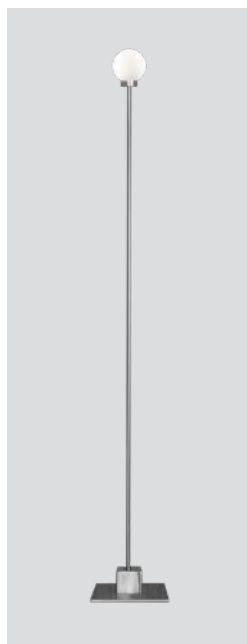

# Snowball floor

Snowball floor steel  
– Item no. 714

Snowball floor white  
– Item no. 715

Snowball floor brass  
– Item no. 716

Snowball floor black  
– Item no. 717

**Product type:** Floor lamp

**Design:** Trond Svendgård, 2005

**Body material:** Steel and aluminium or brass

**Body colour:** Steel, white, brass or black

**Shade material:** Mouth blown glass

**Shade colour:** Opal white matt

**Wire (with dimmer switch):** Transparent (steel and white versions), black (black and brass versions), 200 cm

**Bulb:** G9, Max. 6 W LED only (dimmable)

**Voltage:** 220V - 240V - 50/60Hz

**Net weight:** 1.6 kg

**Minimum order size:** 2

**Spare part available:** Glass shade, dimmer switch

**Dimensions and light direction:**