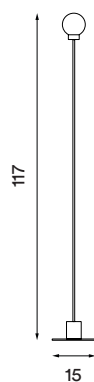

# Snowball floor

Snowball floor steel  
– Item no. 714

Snowball floor white  
– Item no. 715

Snowball floor brass  
– Item no. 716

Snowball floor black  
– Item no. 717

**Product type:** Floor lamp

**Design:** Trond Svendgård, 2005

**Body material:** Steel and aluminium or brass

**Body colour:** Steel, white, brass or black

**Shade material:** Mouth blown glass

**Shade colour:** Opal white matt

**Wire (with dimmer switch):** Transparent (steel and white versions), black (black and brass versions), 200 cm

**Bulb:** G9, Max. 6 W LED only (dimmable)

**Voltage:** 220V - 240V - 50/60Hz

**Net weight:** 1.6 kg

**Minimum order size:** 2

**Spare part available:** Glass shade, dimmer switch

**Dimensions and light direction:**