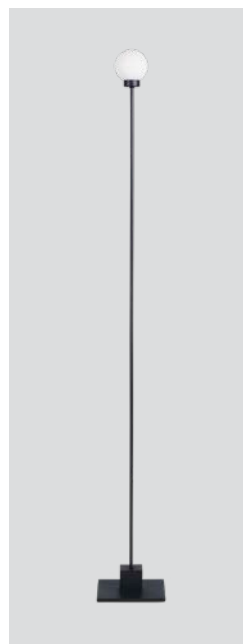

# Snowball floor

Snowball floor steel  
– Item no. 714

Snowball floor white  
– Item no. 715

Snowball floor brass  
– Item no. 716

Snowball floor black  
– Item no. 717

**Product type:** Floor lamp

**Design:** Trond Svendgård, 2005

**Body material:** Steel and aluminium or brass

**Body colour:** Steel, white, brass or black

**Shade material:** Mouth blown glass

**Shade colour:** Opal white matt

**Wire (with dimmer switch):** Transparent (steel and white versions), black (black and brass versions), 200 cm

**Bulb:** G9, Max. 6 W LED only (dimmable)

**Voltage:** 220V - 240V - 50/60Hz

**Net weight:** 1.6 kg

**Minimum order size:** 2

**Spare part available:** Glass shade, dimmer switch

**Dimensions and light direction:**