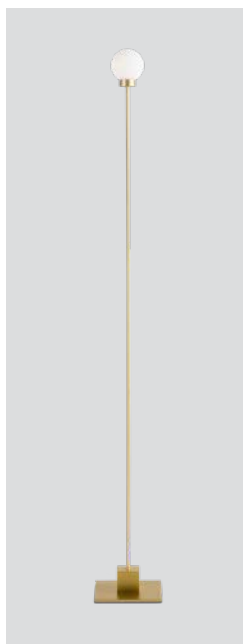

# Snowball floor

Snowball floor steel  
– Item no. 714

Snowball floor white  
– Item no. 715

Snowball floor brass  
– Item no. 716

Snowball floor black  
– Item no. 717

**Product type:** Floor lamp

**Design:** Trond Svendgård, 2005

**Body material:** Steel and aluminium or brass

**Body colour:** Steel, white, brass or black

**Shade material:** Mouth blown glass

**Shade colour:** Opal white matt

**Wire (with dimmer switch):** Transparent (steel and white versions), black (black and brass versions), 200 cm

**Bulb:** G9, Max. 6 W LED only (dimmable)

**Voltage:** 220V - 240V - 50/60Hz

**Net weight:** 1.6 kg

**Minimum order size:** 2

**Spare part available:** Glass shade, dimmer switch

**Dimensions and light direction:**